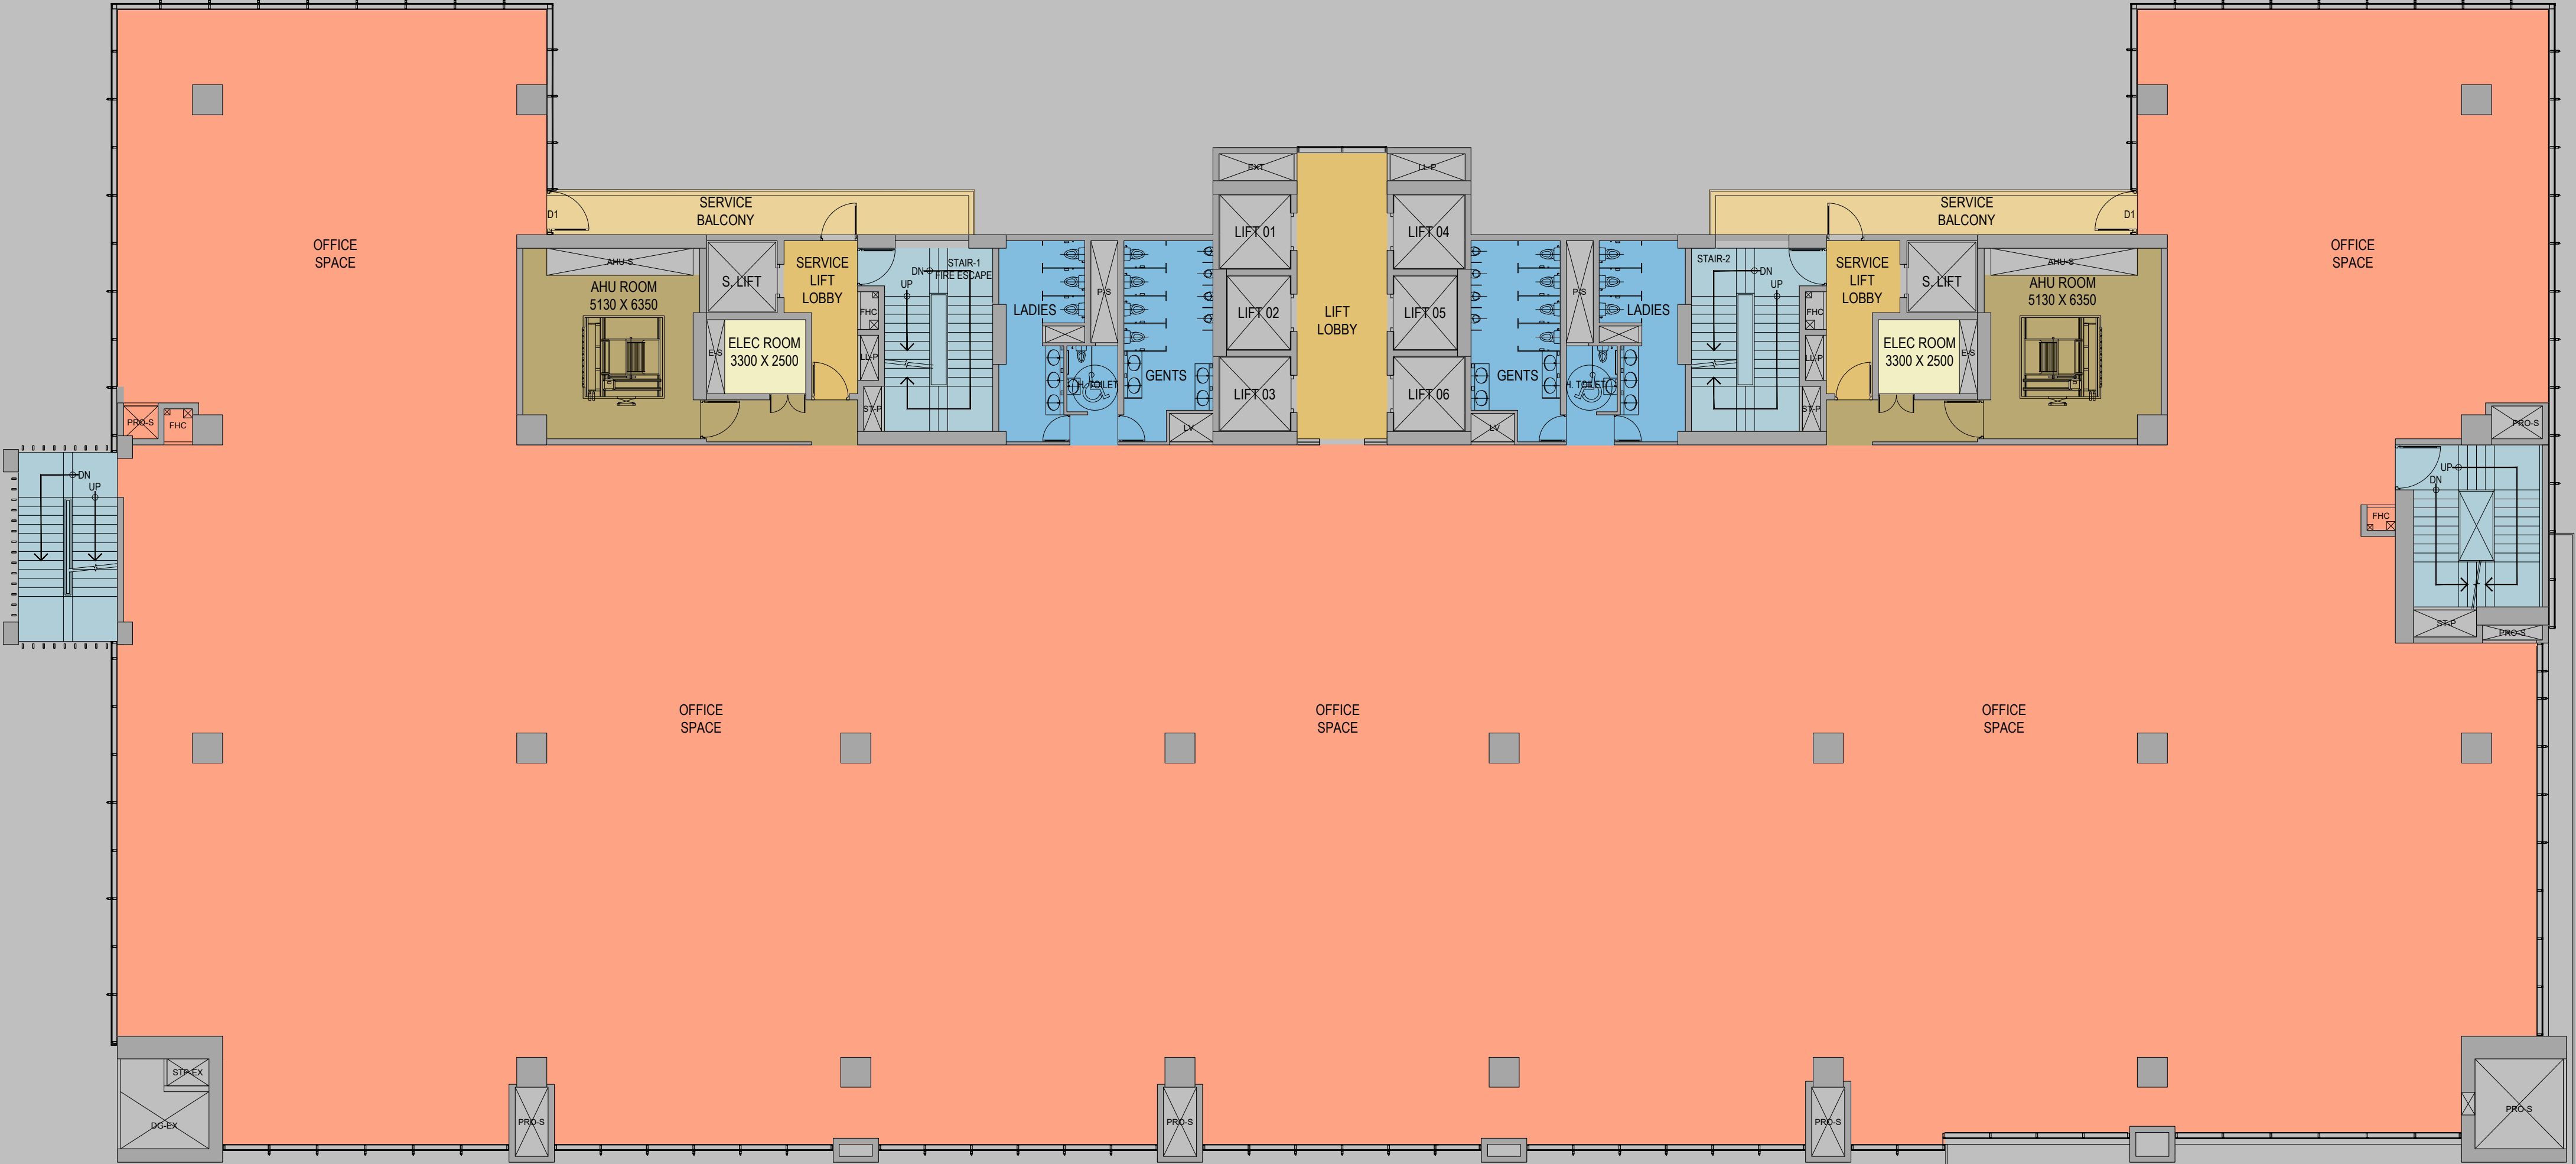

STELLAR 1425

SEVENTH FLOOR PLAN

Carpet Area: 2454.90 sq.m.(26,424.43 sq.ft.)
Leasable Area: 35,232.58 sq.ft.
Efficiency: 75%

ADD: PLOT NO. - 5, SECTOR-142, NOIDA - 201301(UP)

ORIENTATION: